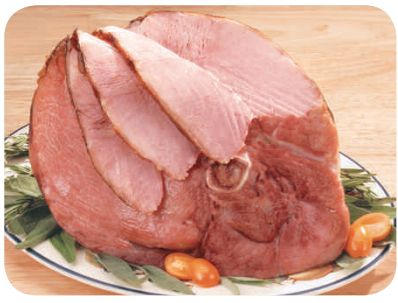

Delicious Meats

Cook's Butt Portion Ham
Smoked, Bone-In

1⁶⁹
lb
With Card