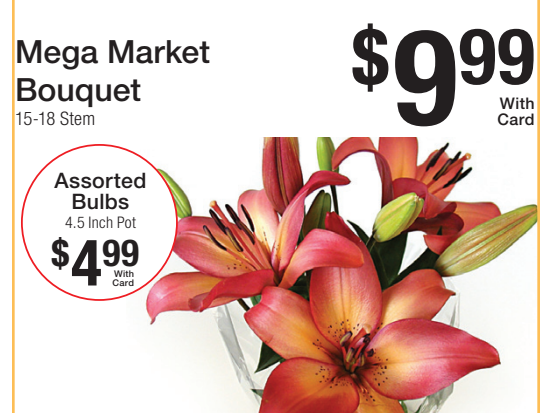

Assorted Bulbs
4.5 Inch Pot
$4.99 With Card

Natural Foods

Available at select stores

Simple Truth Cage Free Eggs
Brown or White, Dozen
2$4 for With Card

Kettle Brand Potato Chips
Select Varieties, 8.5 oz
2$5 for With Card

Annie's Natural Macaroni & Cheese
Select Varieties, 5.25-6 oz
10$10 for With Card